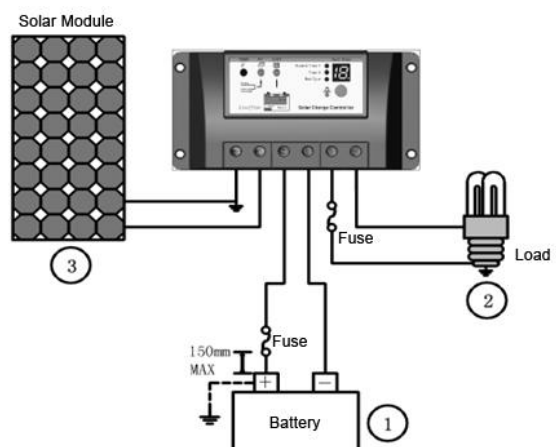

Application:

Ideal for off-grid solar lighting system that needs light and timer control

- ★ Solar street lights
- ★ Solar garden lights
- ★ Solar detection equipment at night

Features:

- ◆ 12/24V auto work
- ◆ High efficient Series PWM charging
- ◆ Gel, Sealed and Flooded battery type option
- ◆ Widely used, automatically recognize day/night
- ◆ Intelligent timer function with 1-15 hours option
- ◆ Digital LED menu with simple setting and easy using
- ◆ Use MOSFET as electronic switch
- ◆ Temperature compensation
- ◆ Electronic protection: over charging, over discharging, overload, short circuit , and overheating
- ◆ Reverse protection: any combination of solar module and battery